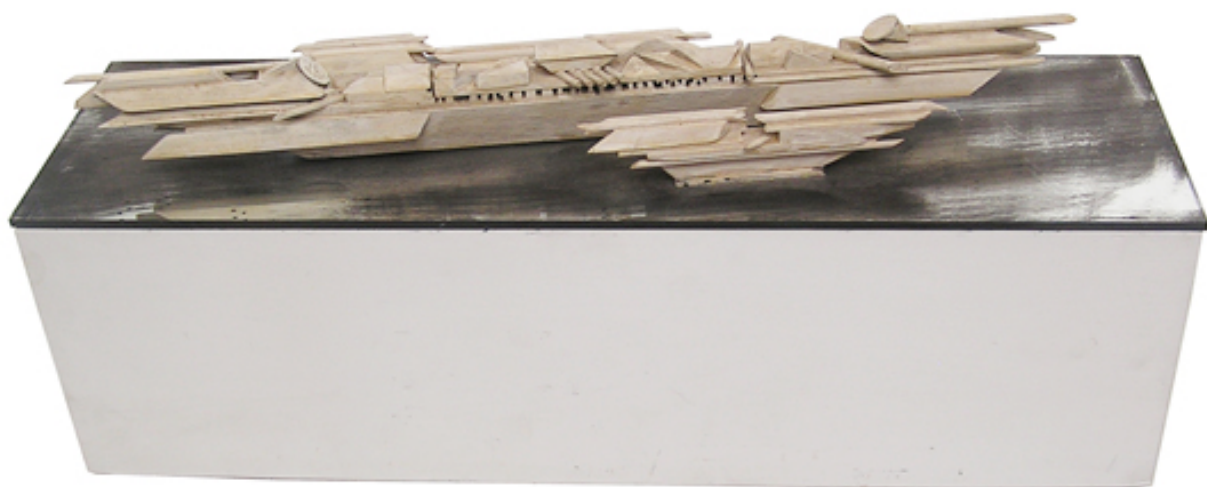

reform

GALLERY

Richard Faralla

"Grand Barge," Part of the Egyptian suite
Painted wood assemblage on mirror

USA, 1984
21"W x 6"D x 8.5"H

6,000